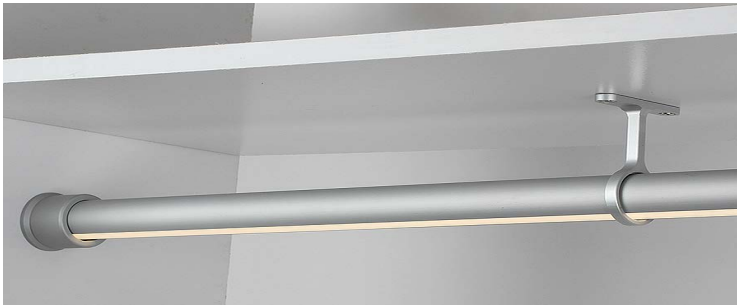

PROJECT NAME:	DATE:	TYPE:
SPECIFIER:	PREPARED BY:	
PART NO.:		

LED CLOSET ROD

TBD.CL-R36 LED CLOSET STORAGE ROD

The LED Closet Light Series is designed for use in residential and commercial closets and closet storage areas. This LED fixture functions as a sturdy clothing rod and an attractive light source to enhance the closet space. It is easily retrofit into existing installations.

FEATURES

- 24V DC Constant Voltage
- 3W or 4W Per Foot
- 36 LEDs Per Foot
- Max Run 8 ft. (24V)
- 95 CRI
- Max Run Length 8'
- 4', 8', or Custom Sizes
- Indoor Rated (Dry Location Only)
- Beam Angle: 120°
- Requires Remote Dimmable TLS Power Supply
- Dimming: MLV, ELV, 0-10, TRIAC
- Certifications: UL Listed; Title 24 JA8