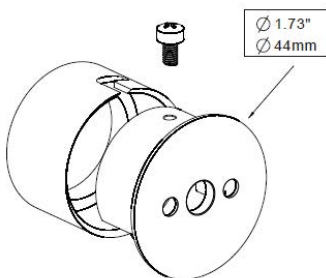

PROJECT NAME:	DATE:	TYPE:
SPECIFIER:	PREPARED BY:	
PART NO.:		

LED CLOSET ROD

TBD.CL-R36 LED CLOSET STORAGE ROD

The LED Closet Light Series is designed for use in residential and commercial closets and closet storage areas. This LED fixture functions as a sturdy clothing rod and an attractive light source to enhance the closet space. It is easily retrofit into existing installations.

FEATURES

- 24V DC Constant Voltage
- 3W or 4W Per Foot
- 36 LEDs Per Foot
- Max Run 8 ft. (24V)
- 95 CRI
- Max Run Length 8'
- 4', 8', or Custom Sizes
- Indoor Rated (Dry Location Only)
- Beam Angle: 120°
- Requires Remote Dimmable TLS Power Supply
- Dimming: MLV, ELV, 0-10, TRIAC
- Certifications: UL Listed; Title 24 JA8

LED ROD DIMENSIONS

ACCESSORIES

TBD.CL-R36-MF
Mounting Flange
(2 pc per kit - Sold Separately)

TBD.CL-R36-HS
Hanging Support
(1 pc recommended every 4 ft - Sold Separately)

ORDERING GUIDE

TBD.CL-R36

LENGTH

WATTAGE