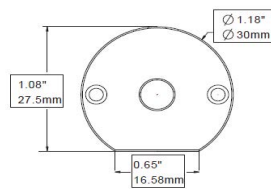

FEATURES

- 24V DC Constant Voltage
- 3W or 4W Per Foot
- 36 LEDs Per Foot
- Max Run 8 ft. (24V)
- 95 CRI
- Max Run Length 8'
- 4', 8', or Custom Sizes
- Indoor Rated (Dry Location Only)
- Beam Angle: 120°
- Requires Remote Dimmable TLS Power Supply
- Dimming: MLV, ELV, 0-10, TRIAC
- Certifications: UL Listed; Title 24 JA8

LED ROD DIMENSIONS

ACCESSORIES

TBD.CL-R36-MF
Mounting Flange
(2 pc per kit - Sold Separately)

TBD.CL-R36-HS
Hanging Support
(1 pc recommended every 4 ft - Sold Separately)

ORDERING GUIDE

TBD.CL-R36

LENGTH

WATTAGE