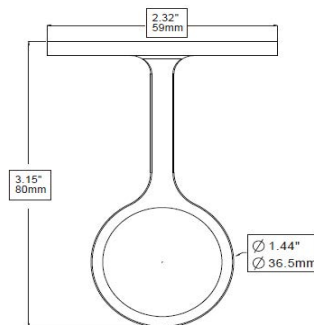

FEATURES

- 24V DC Constant Voltage
- 3W or 4W Per Foot
- 36 LEDs Per Foot
- Max Run 8 ft. (24V)
- 95 CRI
- Max Run Length 8'
- 4', 8', or Custom Sizes
- Indoor Rated (Dry Location Only)
- Beam Angle: 120°
- Requires Remote Dimmable TLS Power Supply
- Dimming: MLV, ELV, 0-10, TRIAC
- Certifications: UL Listed; Title 24 JA8

LED ROD DIMENSIONS

ACCESSORIES

TBD.CL-R36-MF
Mounting Flange
(2 pc per kit - Sold Separately)

TBD.CL-R36-HS
Hanging Support
(1 pc recommended every 4 ft - Sold Separately)

ORDERING GUIDE

TBD.CL-R36

LENGTH

WATTAGE